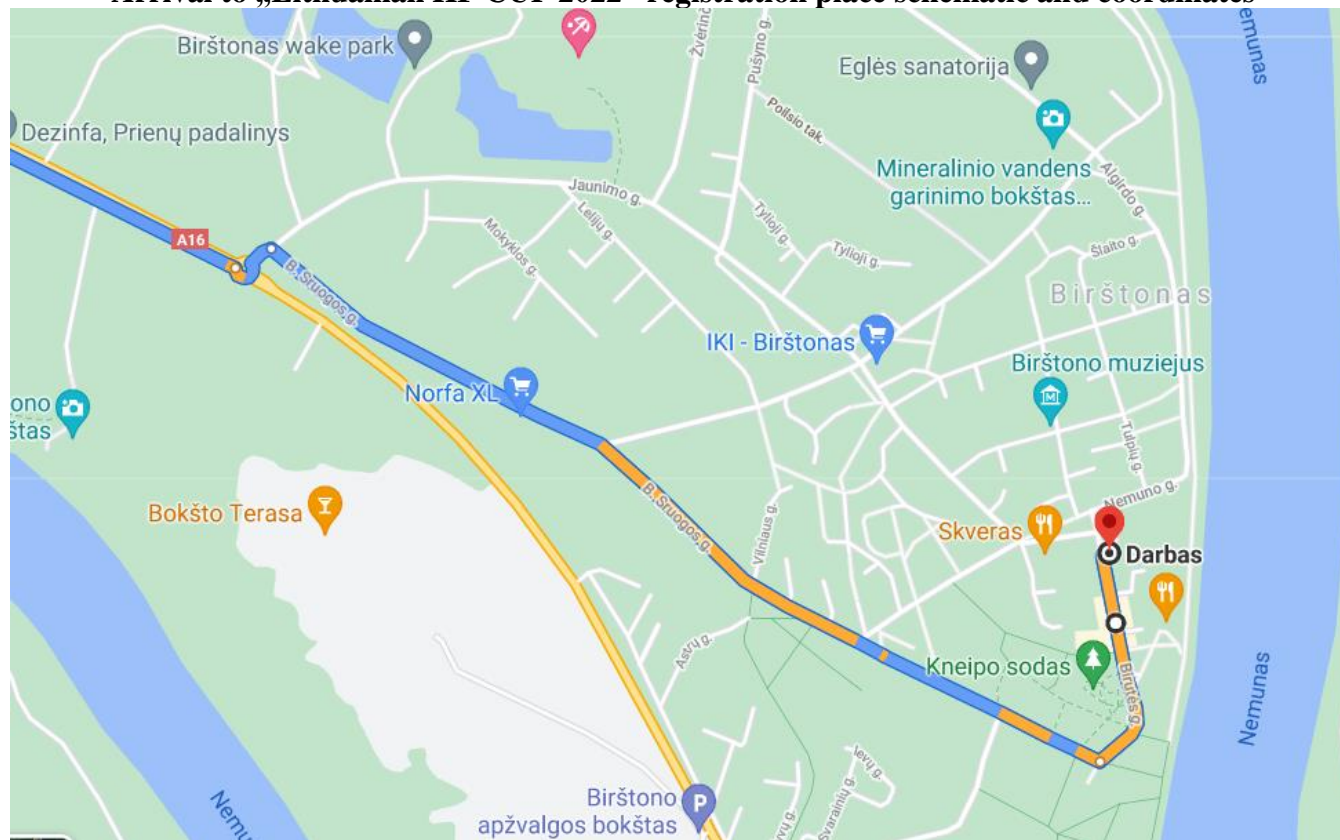

LITHUANIAN RADIO SPORTS FEDERATION

COMMUNICATE No. 11

Arrival to „Lithuanian HF CUP 2022“ registration place schematic and coordinates

Birutės 19, Birštonas 59217 GPS: 54.602626, 24.035519

Arrival to „Lithuanian HF CUP 2021“ registration place building is in photo below: