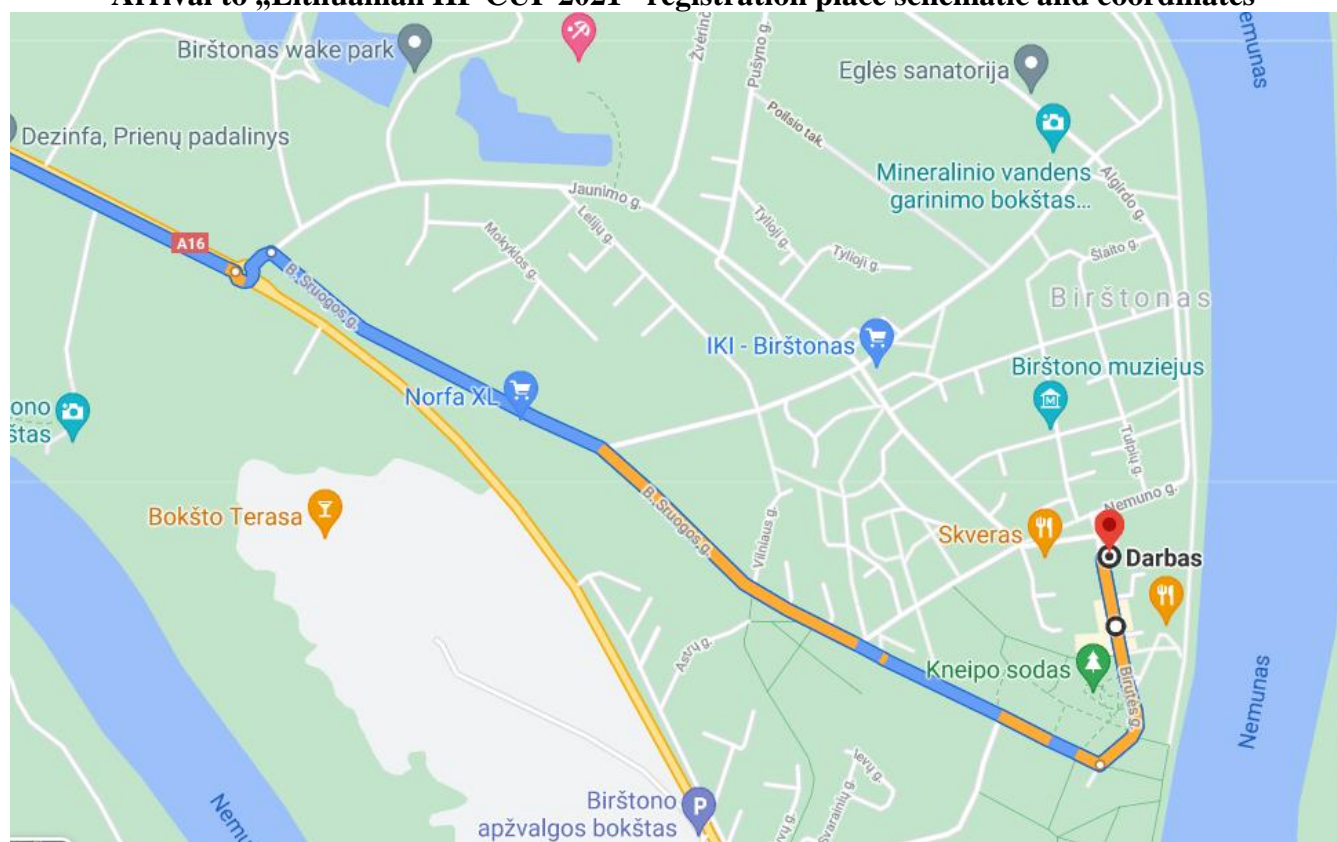

LITHUANIAN RADIO SPORTS FEDERATION

Studentų 50-241, LT51368, Kaunas

Tel.: 8-37-300779

E.mail: lrsf@lrsf.lt

www.lrsf.lt

COMMUNICATE No. 11

Arrival to „Lithuanian HF CUP 2021“ registration place schematic and coordinates

Birutės 19, Birštonas 59217 GPS: 54.602626, 24.035519

Arrival to „Lithuanian HF CUP 2021“ registration place building is in photo below: