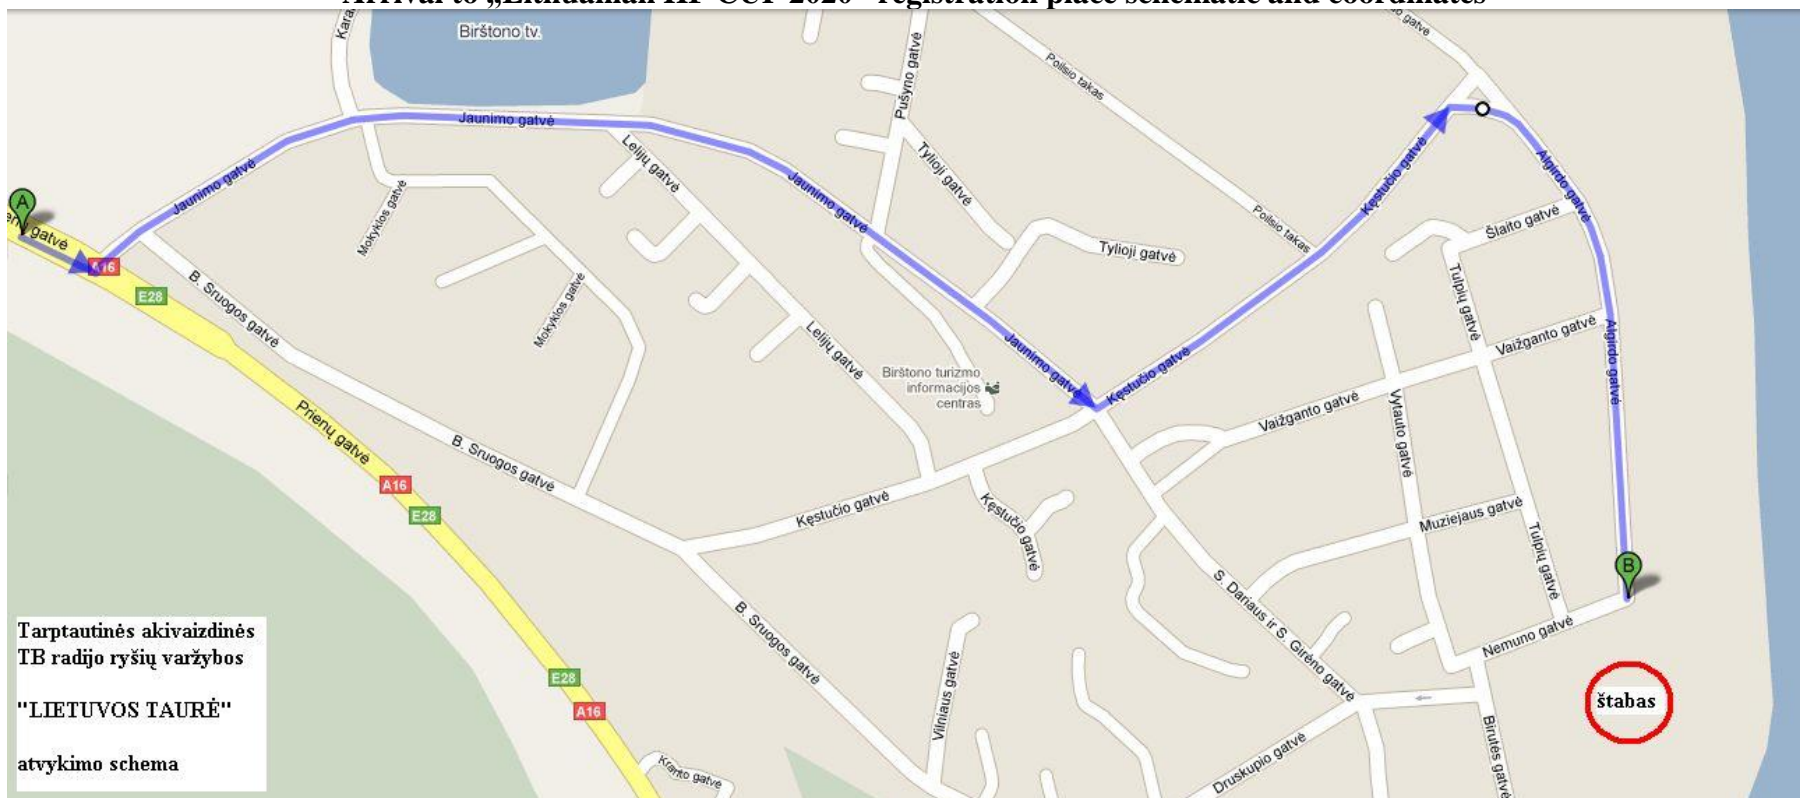

LITHUANIAN RADIO SPORTS FEDERATION

Studentų 50-241, LT51368, Kaunas

Tel.: 8-37-300779

E.mail: lrsf@lrsf.lt

www.lrsf.lt

COMMUNICATE No. 11

Arrival to „Lithuanian HF CUP 2020“ registration place schematic and coordinates

Address: Birutės g. 19, Birštonas

GPS: 54°36'08.7"N 24°02'06.1"E

Arrival to „Lithuanian HF CUP 2020“ registration place building is in photo below: